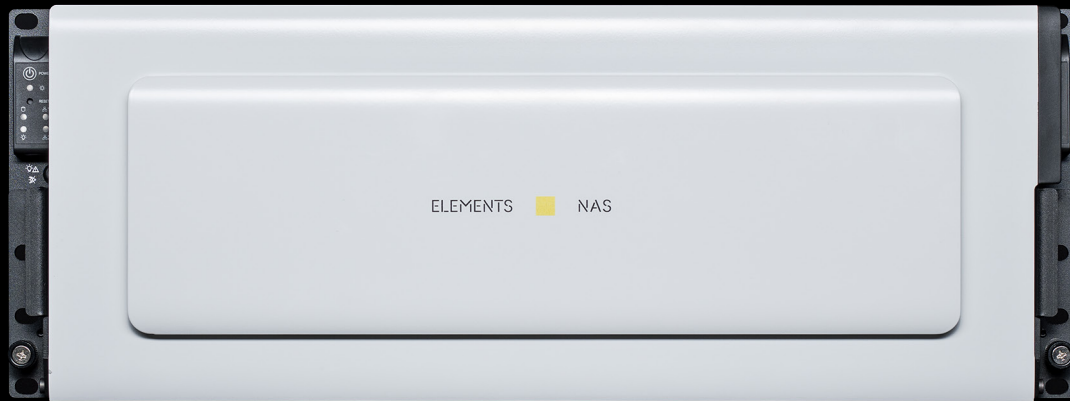

MAM
ELEMENTS Media Library

↑
• Editing
• Compositing
• VFX
↓

Tech-Specs

Versatile NAS solution

Chassis

- 24 bay: 4U rack-mountable up to 24 drives
- 60 bay: 4U rack-mountable up to 60 drives

Capacity

- over 1 Petabyte in a 12U setup
- up to 360 Terabyte in a 4U chassis