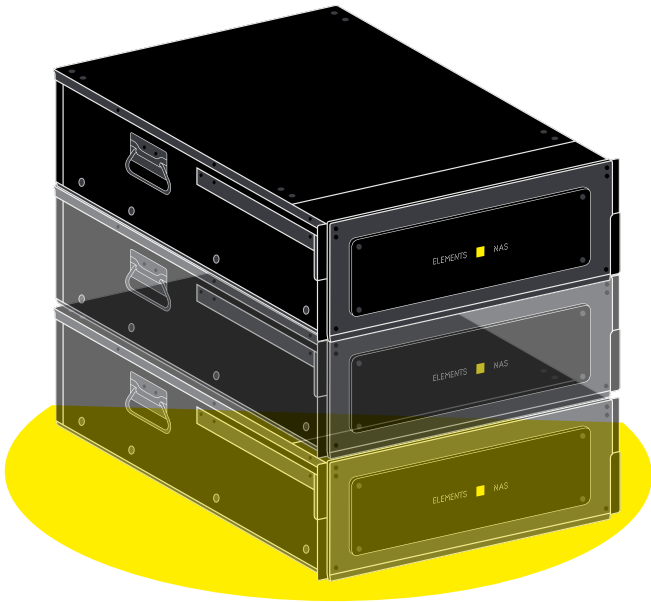

↑
• Color Grading
↓