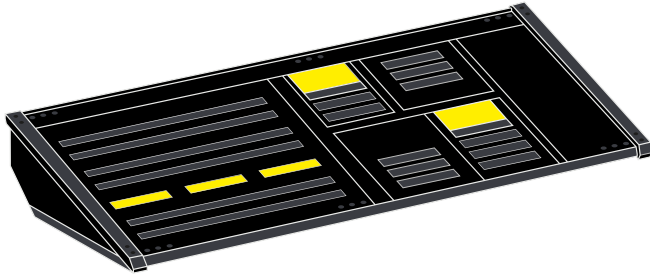

NAS Use Case Scenario

ELEMENTS NAS combines all our features in an affordable solution for small workgroups without the need for block-level access.