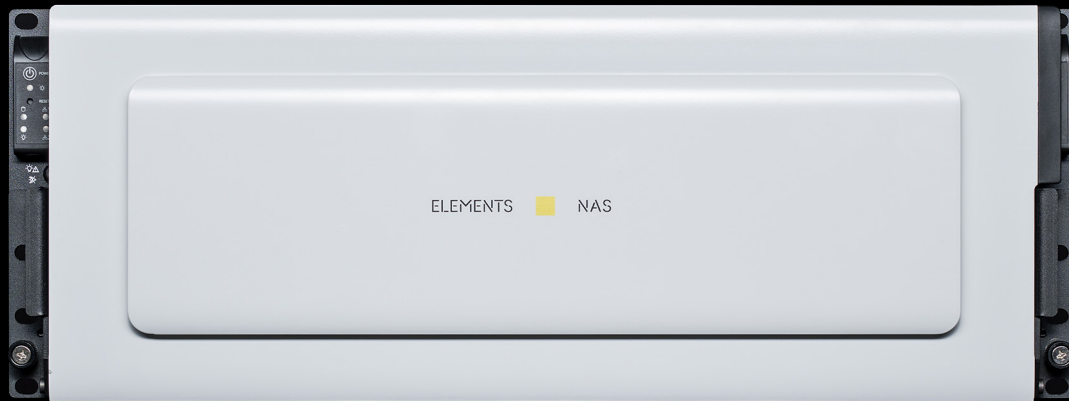

Tech-Specs

Versatile NAS solution

Chassis

- 24 bay: 4U rack-mountable up to 24 drives
- 60 bay: 4U rack-mountable up to 60 drives

Capacity

- over 1 Petabyte in a 12U setup
- up to 360 Terabyte in a 4U chassis

Speed

- over 2500 Megabyte/s per client
- up to 10800 Megabyte/s in a 12U setup

Connectivity

- 1/10/25/40/50/100 GbE (optical/copper)

Scalability

- scalable with no downtime
- 24 bay: Simply add up to 7 JBODs
- 60 bay: Simply add up to 2 JBODs

Weight

- 24 bay: approx. 55,0 kg / 121 lbs (including 24 x 3.5" drives)
- 60 bay: approx. 82,0 kg / 182 lbs (including 60 x 3.5" drives)

Power

- 24 bay: 1320 W (primary)
- 60 bay: 1890 W (primary)

Dimensions

- 24 bay: 725 mm x 465 mm x 180 mm
- 60 bay: 1000 mm x 465 mm x 180 mm (L x W x H)

NAS at its best

ELEMENTS NAS is equipped with two 10GBASE-T ports that are compatible with standard 1Gbit Ethernet. Both the OS and the file system meta-data are stored on SSD for improved performance. Simultaneous file access through NFS, SMB and AFP and dual RAID controllers guarantee utmost flexibility and reliability. NAS supports raw workflows on Linux (Flame/Baselight/Resolve) by providing FC-like performance via 25 GbE with RDMA.

Intuitive features for enhanced collaboration – easily integrated

Intuitive features for enhanced collaboration – easily integrated. ELEMENTS NAS is loaded with the full package of workflow enhancement tools and the optional Media Library. With no IT skills required it is easily set up to start collaborating right away.