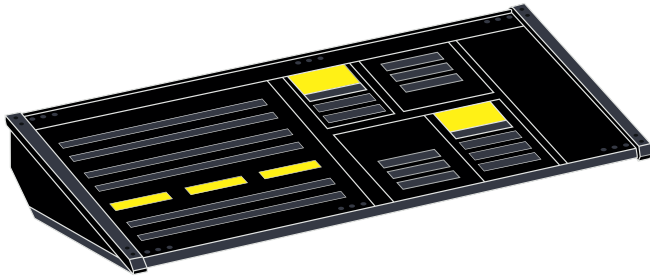

ELEMENTS NAS

NAS Use Case Scenario

ELEMENTS NAS combines all our features in an affordable solution for small workgroups without the need for block-level access.

↑
• Color Grading
↓

← →
• Review
• Log
• Rough Cut
• Up- and Download

MAM
ELEMENTS Media Library

↑
• Editing
• Compositing
• VFX
↓

Tech-Specs

Versatile entry-level NAS solution

Chassis

- 24 bay: 4U rack-mountable up to 24 drives
- 60 bay: 4U rack-mountable up to 60 drives

Capacity

Scalability

- scalable with no downtime
- 24 bay: Simply add up to 7 JBODs
- 60 bay: Simply add up to 2 JBODs

Weight

- 24 bay: approx. 55,0 kg / 121 lbs (including 24 x 3.5" drives)
- 60 bay: approx. 82,0 kg / 182 lbs (including 60 x 3.5" drives)

Power

- 24 bay: 1320 W (primary)
- 60 bay: 1890 W (primary)

Dimensions

- 24 bay: 725 mm x 465 mm x 180 mm
- 60 bay: 1000 mm x 465 mm x 180 mm (L x W x H)

NAS at its best

ELEMENTS NAS is equipped with two 10GBASE-T ports (optional: 10Gbit optical) that are compatible with standard 1Gbit Ethernet. Both the OS and the file system meta-data are stored on SSD for improved performance. Simultaneous file access through NFS, SMB and AFP and dual RAID controllers guarantee utmost flexibility and reliability.