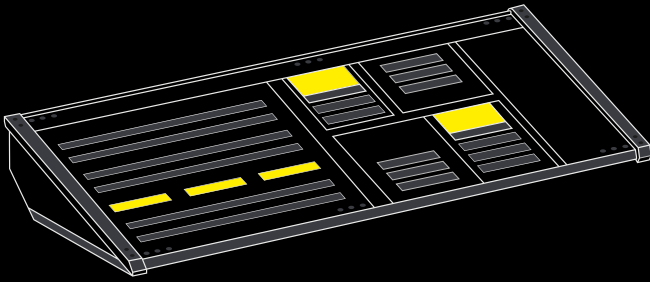

NAS Use Case Scenario

ELEMENTS NAS combines all our features in an affordable solution for small workgroups without the need for block-level access.