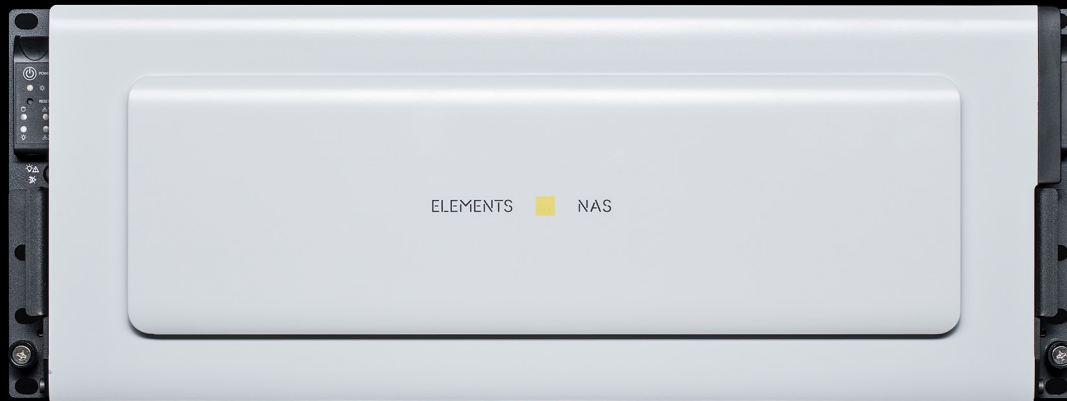

Tech-Specs

Versatile NAS solution

Chassis

- 24 bay: 4U rack-mountable up to 24 drives
- 60 bay: 4U rack-mountable up to 60 drives

Capacity

- over 2,8 Petabyte in a 12U setup
- up to 960 Terabyte in a 4U chassis

Speed

- over 2500 Megabyte/s per client
- 12 GB/s (SSD) per node (internal)
- 6 GB/s (HDD) per node (internal)

Connectivity

- 1/10/25/40/50/100 GbE (optical/copper)

Scalability

- scalable with no downtime
- 24 bay: Simply add up to 7 JBODs
- 60 bay: Simply add up to 2 JBODs

Weight

- 24 bay: approx. 55,0 kg / 121 lbs (including 24 x 3.5" drives)
- 60 bay: approx. 82,0 kg / 182 lbs (including 60 x 3.5" drives)

Power

- 24 bay: 1320 W (primary)
- 60 bay: 1890 W (primary)

Dimensions

- 24 bay: 725 mm x 465 mm x 180 mm
- 60 bay: 1000 mm x 465 mm x 180 mm (L x W x H)

NAS at its best

ELEMENTS NAS is equipped with two 10GBASE-T ports that are compatible with standard 1Gbit Ethernet. Both the OS and the file system meta-data are stored on SSD for improved performance. Simultaneous file access through NFS, SMB and AFP and dual RAID controllers guarantee utmost flexibility and reliability. NAS supports raw workflows on Linux (Flame/Baselight/Resolve) by providing FC-like performance via 25 GbE with RDMA.

Intuitive features for enhanced collaboration – easily integrated

Intuitive features for enhanced collaboration – easily integrated. ELEMENTS NAS is loaded with the full package of workflow enhancement tools and the optional Media Library. With no IT skills required it is easily set up to start collaborating right away.