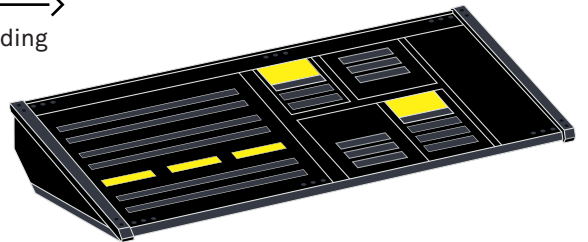

- optional HDD based JBOD support

- Review
- Log
- Rough Cut
- Up- and Download

MAM
ELEMENTS Media Library

- Color Grading