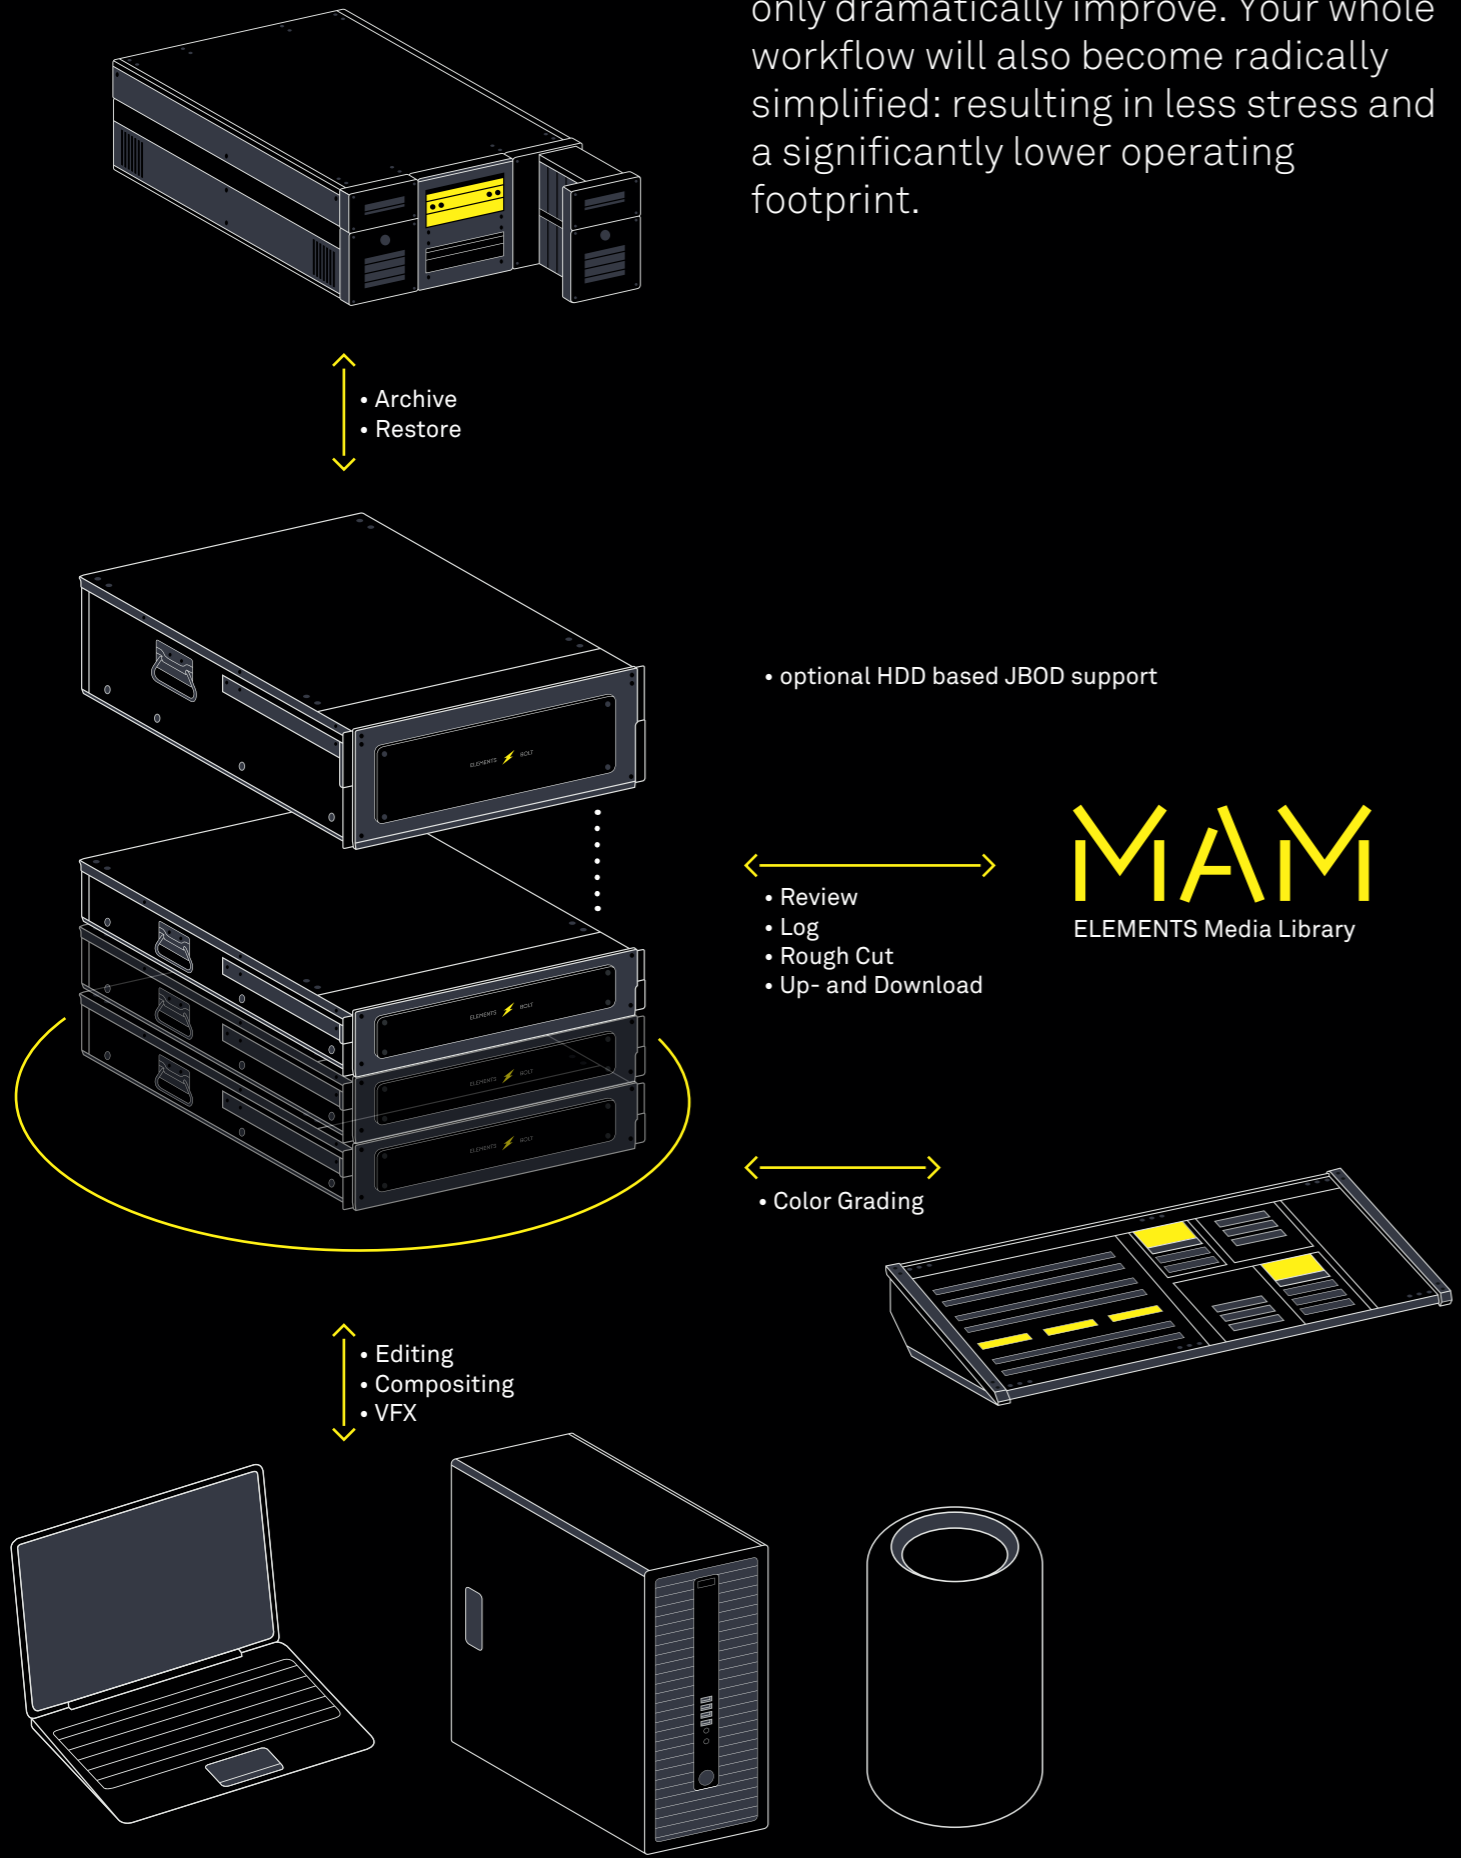

# ELEMENTS BOLT

human-centered media storage

# BOLT Use Case Scenario

Implementing an efficient and easy-to-use storage system used to be a rather complicated task. With ELEMENTS BOLT your overall performance will not only dramatically improve. Your whole workflow will also become radically simplified: resulting in less stress and a significantly lower operating footprint.

## ⚡ Tech-Specs

- Chassis**
  - 2U rack-mountable up to 24 NVME drives
- Capacity**
  - up to 600 Terabyte in a 2U chassis
- Speed**
  - up to 70 GB/s per chassis
- Scalability**
  - up to 2.4 Petabyte in a 8U setup
- Weight**
  - approx. 38,0 kg
- Power**
  - 2200 W per PSU (redundant)
- Connectivity**
  - 100Gbit Ethernet / 32Gbit Fibre Channel on all major protocols
- Dimensions**
  - L x W x H 820mm x 438mm x 88mm

### Purpose-built for media and entertainment

As seasoned video professionals ourselves, we know the struggle of getting lost in overly complex workflows, keeping an eye on your storage fill level staying below 80% and worrying about optimizing your allocation strategy for VFX or Color Grading. That's why we developed ELEMENTS BOLT: a groundbreaking storage solution that is much more powerful than regular systems while still being easy-to-use.