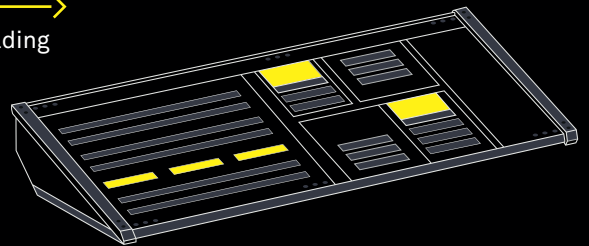

- Review
- Log
- Rough Cut
- Up- and Download

MAM
ELEMENTS Media Library

- Color Grading