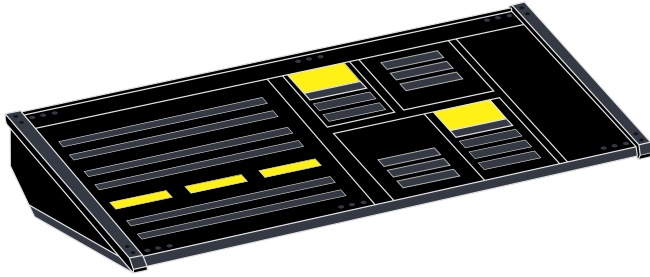

NAS Use Case Scenario

ELEMENTS NAS combines all our features in an affordable solution for small workgroups without the need for block-level access.