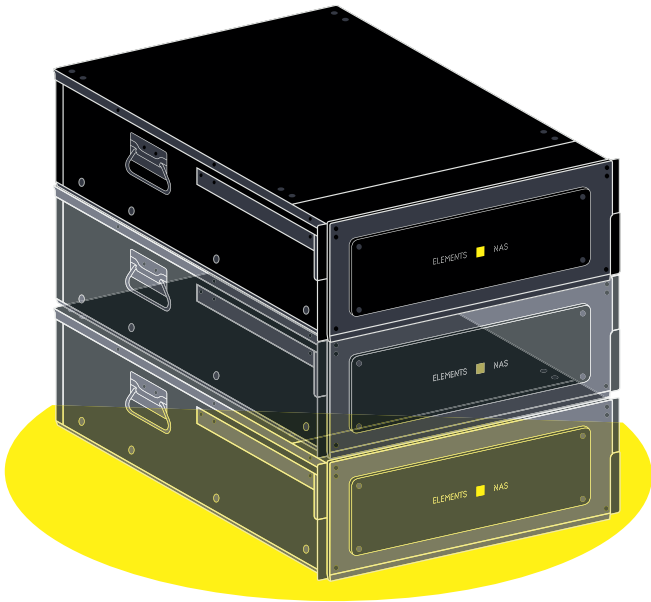

↑
• Color Grading
↓