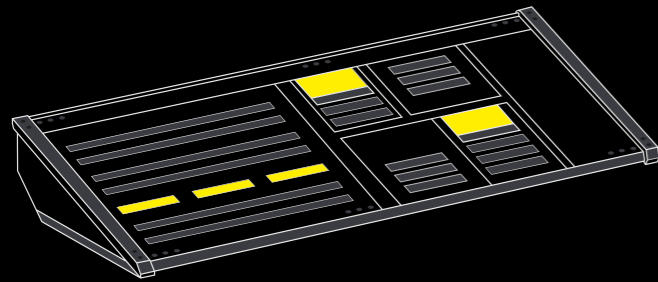

ELEMENTS NAS

NAS Use Case Scenario

ELEMENTS NAS combines all our features in an affordable solution for small workgroups without the need for block-level access.

• Color Grading

• Review
• Log
• Rough Cut
• Up- and Download

MAM
ELEMENTS Media Library

• Editing
• Compositing
• VFX

Versatile NAS solution

Tech-Specs

- Chassis**
- 24 bay: 4U rack-mountable up to 24 drives
 - 60 bay: 4U rack-mountable up to 60 drives
- Capacity**
- over 1 Petabyte in a 12U setup
 - up to 360 Terabyte in a 4U chassis
- Speed**
- over 2500 Megabyte/s per client
 - up to 10800 Megabyte/s in a 12U setup
- Connectivity**
- 1/10/25/40/50/100 GbE (optical/copper)
- Scalability**
- scalable with no downtime
 - 24 bay: Simply add up to 7 JBODs
 - 60 bay: Simply add up to 2 JBODs
- Weight**
- 24 bay: approx. 55,0 kg / 121 lbs (including 24 x 3.5" drives)
 - 60 bay: approx. 82,0 kg / 182 lbs (including 60 x 3.5" drives)
- Power**
- 24 bay: 1320 W (primary)
 - 60 bay: 1890 W (primary)
- Dimensions**
- 24 bay: 725 mm x 465 mm x 180 mm
 - 60 bay: 1000 mm x 465 mm x 180 mm (L x W x H)

NAS at its best

ELEMENTS NAS is equipped with two 10GBASE-T ports that are compatible with standard 1Gbit Ethernet. Both the OS and the file system meta-data are stored on SSD for improved performance. Simultaneous file access through NFS, SMB and AFP and dual RAID controllers guarantee utmost flexibility and reliability. NAS supports raw workflows on Linux (Flame/Baselight/Resolve) by providing FC-like performance via 25 GbE with RDMA.

Intuitive features for enhanced collaboration – easily integrated

Intuitive features for enhanced collaboration – easily integrated ELEMENTS NAS is loaded with the full package of workflow enhancement tools and the optional Media Library. With no IT skills required it is easily set up to start collaborating right away.