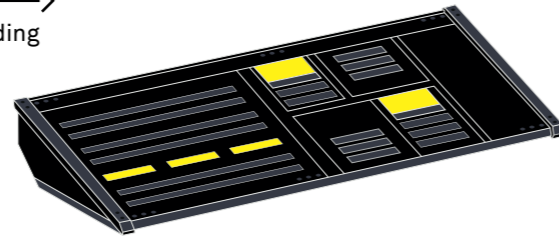

ELEMENTS ONE

ONE Use Case Scenario

Put an end to time-consuming data copying: you only need one single storage system for providing media assets to every department in your facility, from scanning, to color grading, editing, compositing, VFX and GFX - and every other application.

- Archive
- Restore

- Color Grading

- Editing
- Compositing
- VFX

Use only one product to support every step of the production process

- Chassis**
- 24 bay: 4U rack-mountable up to 24 hard drives
 - 60 bay: 4U rack-mountable up to 60 hard drives
- Capacity**
- over 1 Petabyte in a 12U set-up
 - up to 360 Terabyte in a 4U chassis
- Speed**
- over 2500 Megabyte/s per client
 - up to 10800 Megabyte/s in a 12U set-up
- Scalability**
- scalable with no downtime required
 - Simply add up to 7 JBODs
- Weight**
- 24 bay: approx. 55,0 kg (including 24 x 3,5" hard disks)
 - 60 bay: approx. 82,0 kg (including 60 x 3,5" hard disks)
- Power**
- 24 bay: 1320 W (primary)
 - 60 bay: 1890 W (primary)
- Dimensions**
- 24 bay: L x W x H 725mm x 465mm x 180mm
 - 60 bay: L x W x H 1000mm x 465mm x 180mm

ONE for all: easily scalable media storage

For utmost flexibility, ELEMENTS ONE provides both block-level and file-level access at the same time, and connects virtually all visual effects and non-linear editing applications across all platforms and fabrics in the facility – including Avid Media Composer and Adobe Premiere.

Share media files natively

By simulating an ISIS shared storage environment, ELEMENTS ONE provides full Avid Project Sharing and Bin-locking support – even when utilizing Xsan or StorNext file systems.