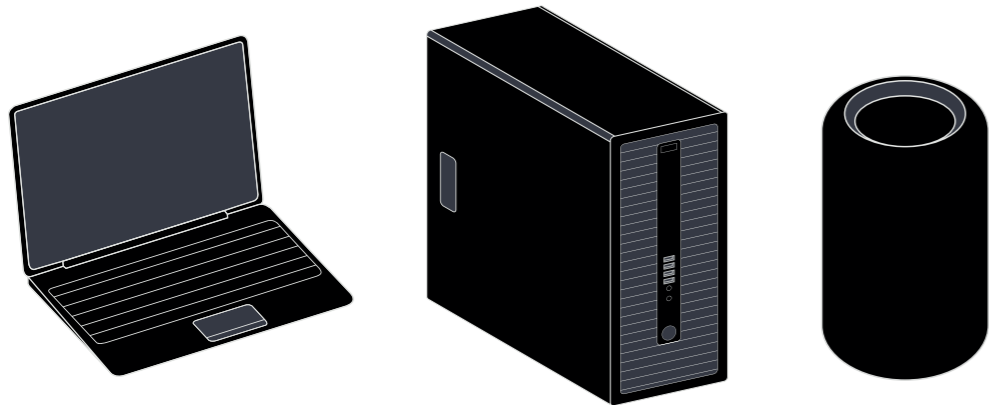

ELEMENTS ONE

ONE Use Case Scenario

Put an end to time-consuming data copying: you only need one single storage system for providing media assets to every department in your facility, from scanning, to color grading, editing, compositing, VFX and GFX - and every other application.

- Archive
- Restore

- Color Grading

- Editing
- Compositing
- VFX

Use only one product to support every step of the production process

- Chassis**
- 24 bay: 4U rack-mountable up to 24 hard drives
 - 60 bay: 4U rack-mountable up to 60 hard drives
- Capacity**
- over 1 Petabyte in a 12U set-up
 - up to 360 Terabyte in a 4U chassis
- Speed**
- over 2500 Megabyte/s per client
 - up to 10800 Megabyte/s in a 12U set-up
- Scalability**
- scalable with no downtime required
 - Simply add up to 7 JBODs
- Weight**
- 24 bay: approx. 55,0 kg (including 24 x 3,5" hard disks)
 - 60 bay: approx. 82,0 kg (including 60 x 3,5" hard disks)
- Power**
- 24 bay: 1320 W (primary)
 - 60 bay: 1890 W (primary)
- Dimensions**
- 24 bay: L x W x H 725mm x 465mm x 180mm
 - 60 bay: L x W x H 1000mm x 465mm x 180mm

ONE for all: easily scalable media storage

For utmost flexibility, ELEMENTS ONE provides both block-level and file-level access at the same time, and connects virtually all visual effects and non-linear editing applications across all platforms and fabrics in the facility – including Avid Media Composer and Adobe Premiere.

Share media files natively

By simulating an ISIS shared storage environment, ELEMENTS ONE provides full Avid Project Sharing and Bin-locking support – even when utilizing Xsan or StorNext file systems.